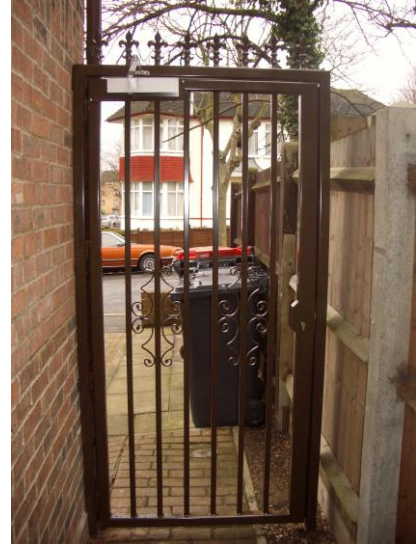

Dennis Security
137-139 Wood Street
Walthamstow
London E17 3LX
Tel: 020 8521 2444 Fax: 020 8521 8376
Mail: sales@dennissecurity.co.uk
Web: www.dennissecurity.co.uk

JOB DESCRIPTION: Supply and install 1 pair bespoke steel vehicle gates fitted with on gate operators, 2 pairs of manual bespoke steel pedestrian gates onto private flats in NW London

EQUIPMENT USED: Bespoke made steel gates powder coated brown
CAME ATI operators
Dorma and Assa ironmongery