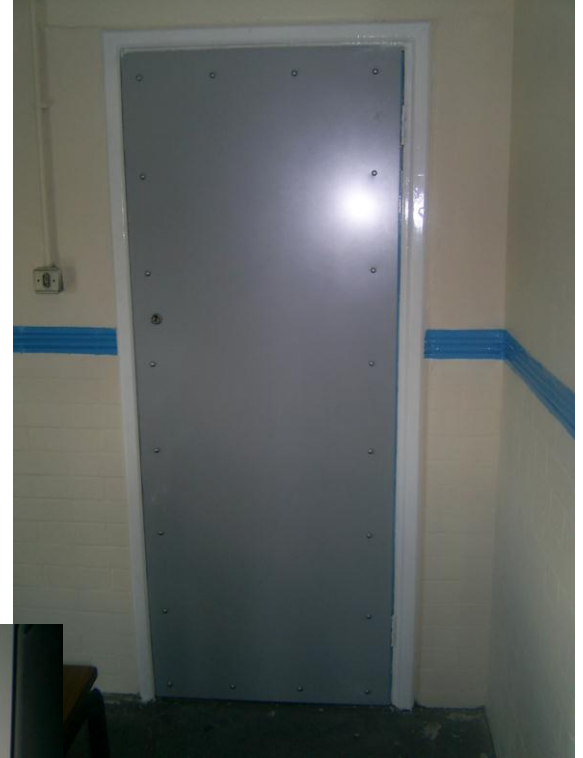

Dennis Security
137-139 Wood Street
Walthamstow
London E17 3LX
Tel: 020 8521 2444 Fax: 020 8521 8376
Mail: sales@dennissecurity.co.uk
Web: www.dennissecurity.co.uk

JOB DESCRIPTION: Supply and install steel sheets to existing doors to increase security
Available in various colours and fixings can also be installed with steel frame guards and high security hook or dead locks

EQUIPMENT USED: