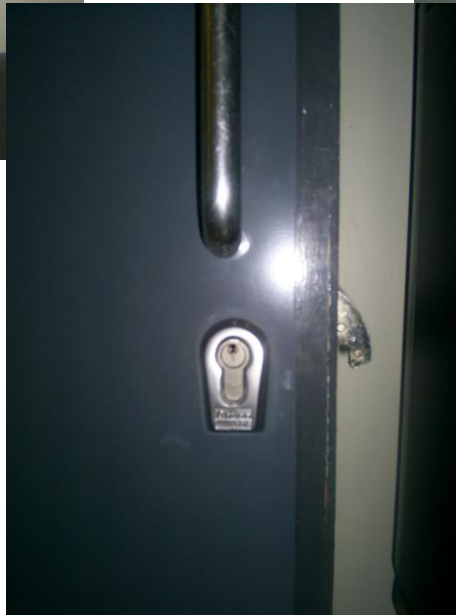

Dennis Security
137-139 Wood Street
Walthamstow
London E17 3LX
Tel: 020 8521 2444 Fax: 020 8521 8376
Mail: sales@dennissecurity.co.uk
Web: www.dennissecurity.co.uk

JOB DESCRIPTION: Supply and install steel sheets to existing doors to increase security
Available in various colours and fixings can also be installed with steel frame guards and high security hook or dead locks

EQUIPMENT USED: